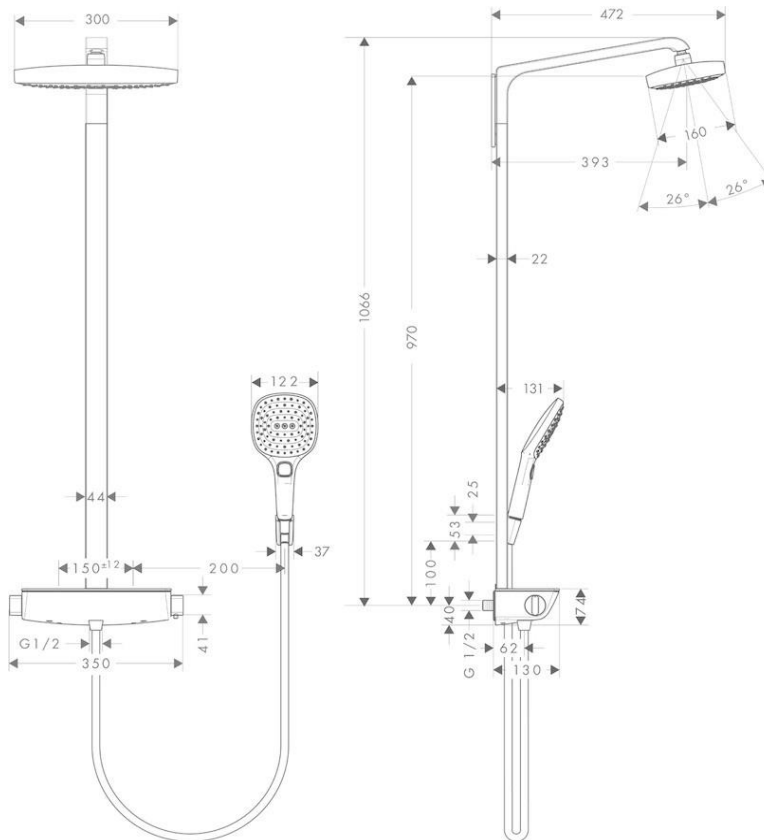

## SPECIFICATION SHEET - fittings

<b>BRAND:</b>	<b>hangrohe</b>	<b>Product Photo:</b>  
<b>ORIGIN:</b>	Germany	
<b>SERIES:</b>	<b>Shower Pipes</b>	
<b>PRODUCT DESCRIPTION:</b>	Raindance Select E300 2jet shower pipe set with safety glass shelf with white/chrome coating Flow rate RainAir (at 3 bar): 17 l / min Flow rate Rain (at 3 bar): 17 l / min spray type: Rain, RainAir	
<b>MODEL No.</b>	27128 000 / 27128 400	
<b>FINISH/COLOUR:</b>	Chrome-plated / White/Chrome	
<b>DIMENSIONS:</b>		
<b>OPTIONAL MATCHING PARTS:</b>		

**Technical Informations:** Suitable for continous flow water heater

<b>REMINDER:</b>	Pipe flushing must be done before faucets are installed. Failure to do so voids the warranty.
	Do not use cleaners containing abrasive cleansers, ammonia, bleach, acids, waxes, alcohol, solvents or other products not recommended for chrome.
	All information is for reference only, installation shall always be based on the actual product delivered.